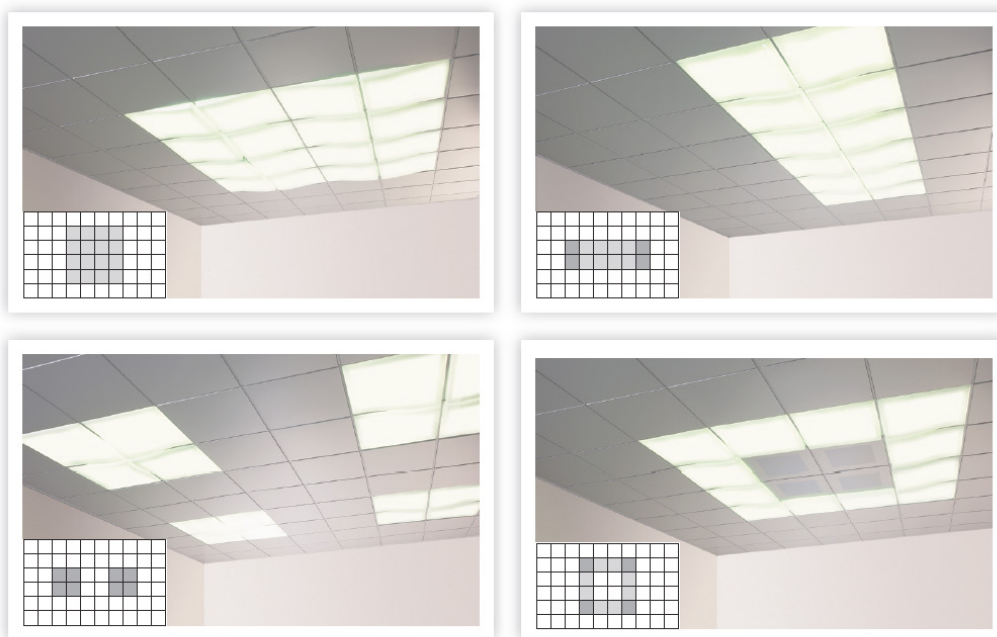

PRODUCT INFO

ALPHA L
alpha CLIP-IN 45

47200C
side panel

- Side panel.
- Made of 3 mm thermal-shaped material.
- The alpha panels are illuminated with the lighting module (art. 46170). To be ordered separately. These modules can be delivered dimmable (art. 46171).

■ Alpha H □ Alpha L

- The different ALPHA panels give you the freedom to create different compositions. These examples above show some applications of wall, contour and linear lighting. Combined with the light control, the ALPHA turns every space into a unique concept.