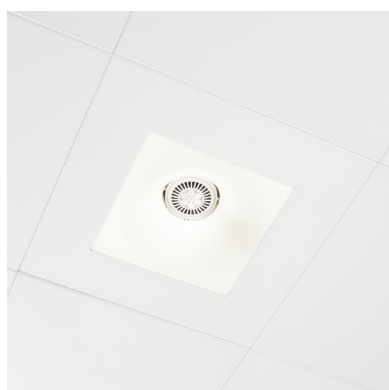

PRODUCT INFO

BLOW
combi lighting CLIP-IN 45

- Standard colour metallic silver or white. Other colours available on request.
- All lighting modules come with a laser-cut tile in the same finishing as the ceiling.
- Each panel is covered in a foil that is easy to remove in order to prevent any damage.
- Includes suspension for trimless installation in the ceiling.
- Electronic transformer and ballast included.
- Adjustable AR111.
- Pre-cabled lighting module with GST-3 plug.
- Combination of separate switchable Circline and 1xAR111.
- Conical shaped polycarbonate, 50% opal.
- Opening tile 340 x 340 mm.
- Installation height 140 mm.