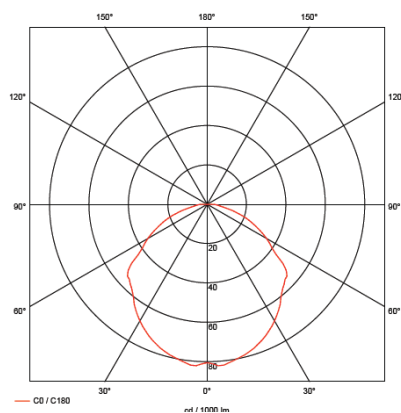

PRODUCT INFO

BLOW
combi lighting CLIP-IN 45

- Standard colour metallic silver or white. Other colours available on request.
- All lighting modules come with a laser-cut tile in the same finishing as the ceiling.
- Each panel is covered in a foil that is easy to remove in order to prevent any damage.
- Includes suspension for trimless installation in the ceiling.
- Electronic transformer and ballast included.
- Adjustable AR111.
- Pre-cabled lighting module with GST-3 plug.
- Combination of separate switchable Circline and 1xAR111.
- Conical shaped polycarbonate, 50% opal.
- Opening tile 340 x 340 mm.
- Installation height 140 mm.

ceilux 45	45188

■	
○	
1xQR111 35-50W	
1xFC 55W	
G53 - 2Gx13	
230V-50Hz	
TE	
CE	
Φ 340 x 340 mm	
H=140 mm	

Circline: DIMMABLE EEi = A1
NOT DIMMABLE EEi = A2