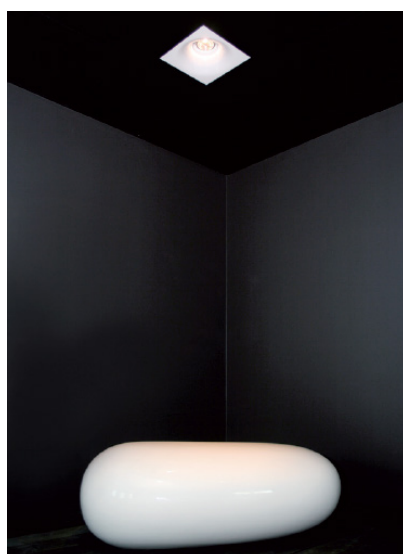

PRODUCT INFO

BLOW
combi lighting CLIP-IN 45

- Standard colour metallic silver or white. Other colours available on request.
- All lighting modules come with a laser-cut tile in the same finishing as the ceiling.
- Each panel is covered in a foil that is easy to remove in order to prevent any damage.
- Includes suspension for trimless installation in the ceiling.
- Electronic transformer and ballast included.
- Adjustable AR111.
- Pre-cabled lighting module with GST-3 plug.
- Combination of separate switchable Circline and 1xAR111.
- Conical shaped polycarbonate, 50% opal.
- Opening tile 340 x 340 mm.
- Installation height 140 mm.