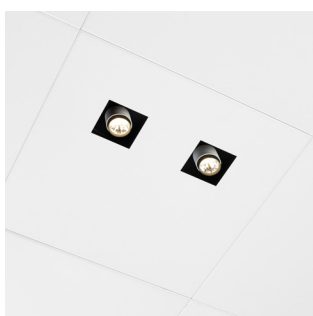

PRODUCT INFO

CHROMA DOUBLE

accent lighting CLIP-IN 45

Ceilux clip-in 45	45209

- Different colour combinations of the spot with black, white and bronze to guarantee a variety of personalization options.
- Standard colour metallic silver or white. Other colours available on request.
- All lighting modules come with a laser-cut tile in the same finishing as the ceiling.
- Each panel is covered in a foil that is easy to remove in order to prevent any damage.
- Includes suspension for trimless installation in the ceiling.
- LED driver included.
- Adjustable.
- Pre-cabled lighting module with GST-3 plug.
- 600 x 600 mm.
- Opening tile 100 x 100 mm or diam 110 mm.
- Installation height 110 mm.
- CRI >80 for standard modules. Optionally modules with CRI >90 available.
- 1x2 SDCM
- L70/B0 - 50.000h

◀

 24 W - 2600 lm

 Xicato XTM module 1300 lm

 230 V-50 Hz

 100 x 100 mm or diam 110 mm

 H = 110 mm