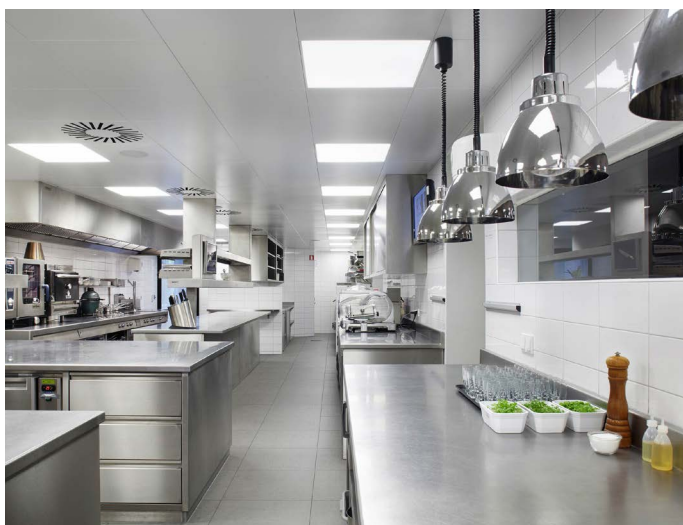

CLIP-IN CEILUX 45

- Non perforated tile.
- The four edges are bevelled off at a 45° angle. This creates a V groove between the tiles.
- Pre-painted finish.
- Each panel is covered in a foil that is easy to remove in order to prevent any damage.
- Standard colour metallic silver or white. Other colours available on request.