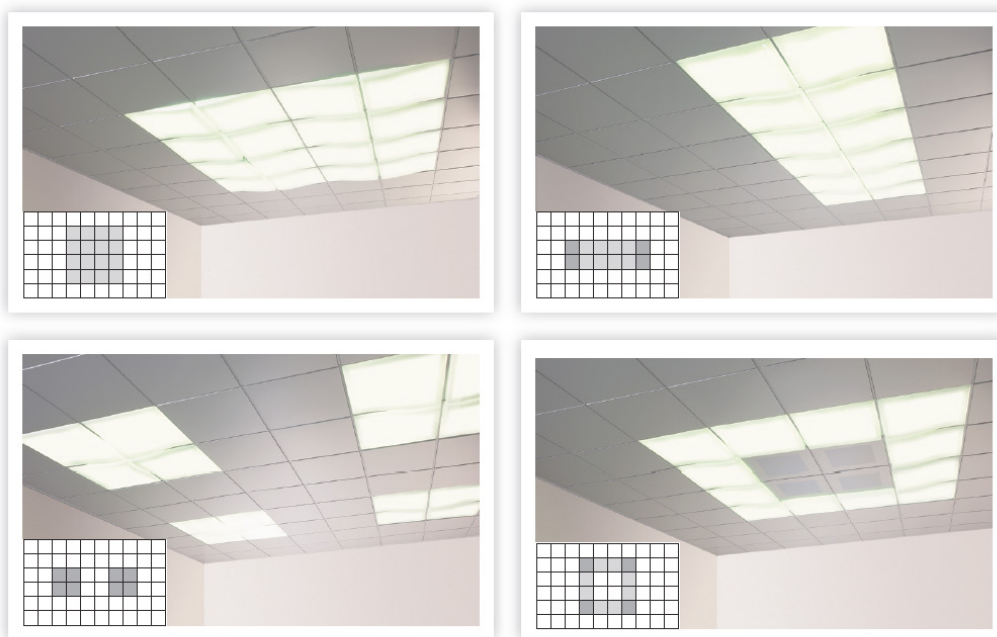

PRODUCT INFO

ALPHA L
alpha CLIP-IN 90

47200C
side panel

- Side panel.
- Made of 3 mm thermal-shaped material.
- The alpha panels are illuminated with the lighting module (art. 46170). To be ordered separately. These modules can be delivered dimmable (art. 46171).

■ Alpha H □ Alpha L

- The different ALPHA panels give you the freedom to create different compositions. These examples above show some applications of wall, contour and linear lighting. Combined with the light control, the ALPHA turns every space into a unique concept.