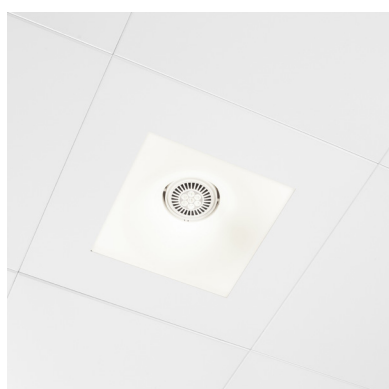

PRODUCT INFO

BLOW
combi lighting CLIP-IN 90

- Standard colour metallic silver or white. Other colours available on request.
- All lighting modules come with a laser-cut tile in the same finishing as the ceiling.
- Each panel is covered in a foil that is easy to remove in order to prevent any damage.
- Includes suspension for trimless installation in the ceiling.
- Electronic transformer and ballast included.
- Adjustable AR111.
- Pre-cabled lighting module with GST-3 plug.
- Combination of separate switchable Circline and 1xAR111.
- Conical shaped polycarbonate, 50% opal.
- Opening tile 340 x 340 mm.
- Installation height 140 mm.