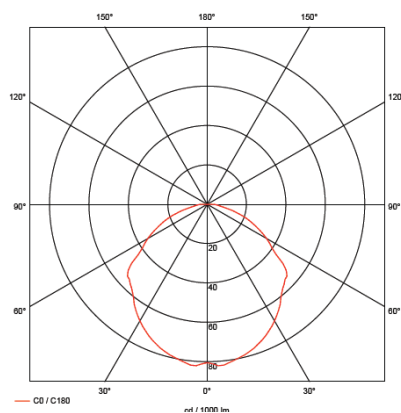

PRODUCT INFO

BLOW
combi lighting CLIP-IN 90

- Standard colour metallic silver or white. Other colours available on request.
- All lighting modules come with a laser-cut tile in the same finishing as the ceiling.
- Each panel is covered in a foil that is easy to remove in order to prevent any damage.
- Includes suspension for trimless installation in the ceiling.
- Electronic transformer and ballast included.
- Adjustable AR111.
- Pre-cabled lighting module with GST-3 plug.
- Combination of separate switchable Circline and 1xAR111.
- Conical shaped polycarbonate, 50% opal.
- Opening tile 340 x 340 mm.
- Installation height 140 mm.

ceilux 90	45388

■	
○	
1xQR111 35-50W	
1xFC 55W	
G53 - 2Gx13	
230V-50Hz	
TE	
CE	
Φ 340 x 340 mm	
H=140 mm	

Circline: DIMMABLE EEi = A1
NOT DIMMABLE EEi = A2