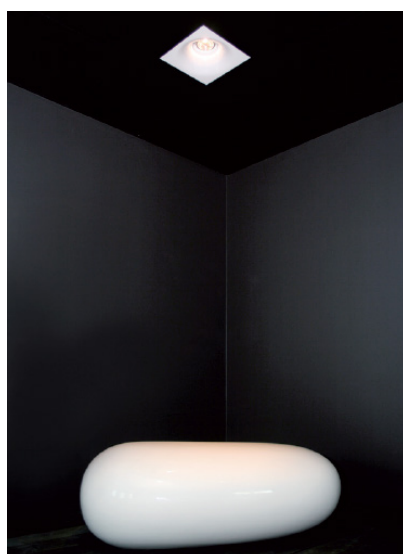

PRODUCT INFO

BLOW
combi lighting CLIP-IN 90

- Standard colour metallic silver or white. Other colours available on request.
- All lighting modules come with a laser-cut tile in the same finishing as the ceiling.
- Each panel is covered in a foil that is easy to remove in order to prevent any damage.
- Includes suspension for trimless installation in the ceiling.
- Electronic transformer and ballast included.
- Adjustable AR111.
- Pre-cabled lighting module with GST-3 plug.
- Combination of separate switchable Circline and 1xAR111.
- Conical shaped polycarbonate, 50% opal.
- Opening tile 340 x 340 mm.
- Installation height 140 mm.