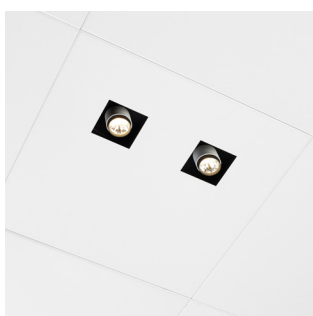

## CHROMA DOUBLE

accent lighting CLIP-IN 90

Ceilux clip-in 90	45209

- Different colour combinations of the spot with black, white and bronze to guarantee a variety of personalization options.
- Standard colour metallic silver or white. Other colours available on request.
- All lighting modules come with a laser-cut tile in the same finishing as the ceiling.
- Each panel is covered in a foil that is easy to remove in order to prevent any damage.
- Includes suspension for trimless installation in the ceiling.
- LED driver included.
- Adjustable.
- Pre-cabled lighting module with GST-3 plug.
- 600 x 600 mm.
- Opening tile 100 x 100 mm or diam 110 mm.
- Installation height 110 mm.
- CRI >80 for standard modules. Optionally modules with CRI >90 available.
- 1x2 SDCM
- L70/B0 - 50.000h