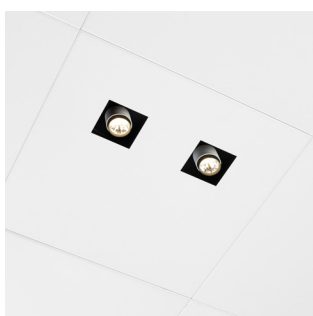

PRODUCT INFO

CHROMA DOUBLE

accent lighting LAY-IN

Ceilux lay-in	45209

- Different colour combinations of the spot with black, white and bronze to guarantee a variety of personalization options.
- Standard colour metallic silver or white. Other colours available on request.
- All lighting modules come with a laser-cut tile in the same finishing as the ceiling.
- Each panel is covered in a foil that is easy to remove in order to prevent any damage.
- Includes suspension for trimless installation in the ceiling.
- LED driver included.
- Ajustable.
- Pre-cabled lighting module with GST-3 plug.
- 600 x 600 mm.
- Opening tile 100 x 100 mm or diam 110 mm.
- Installation height 110 mm.
- CRI >80 for standard modules. Optionally modules with CRI>90 available.
- 1x2 SDCM
- L70/B0 - 50.000h

◀

 24 W - 2600 lm

 Xicato XTM module 1300 lm

 230 V-50 Hz

 100 x 100 mm or diam 110 mm

 H = 110 mm